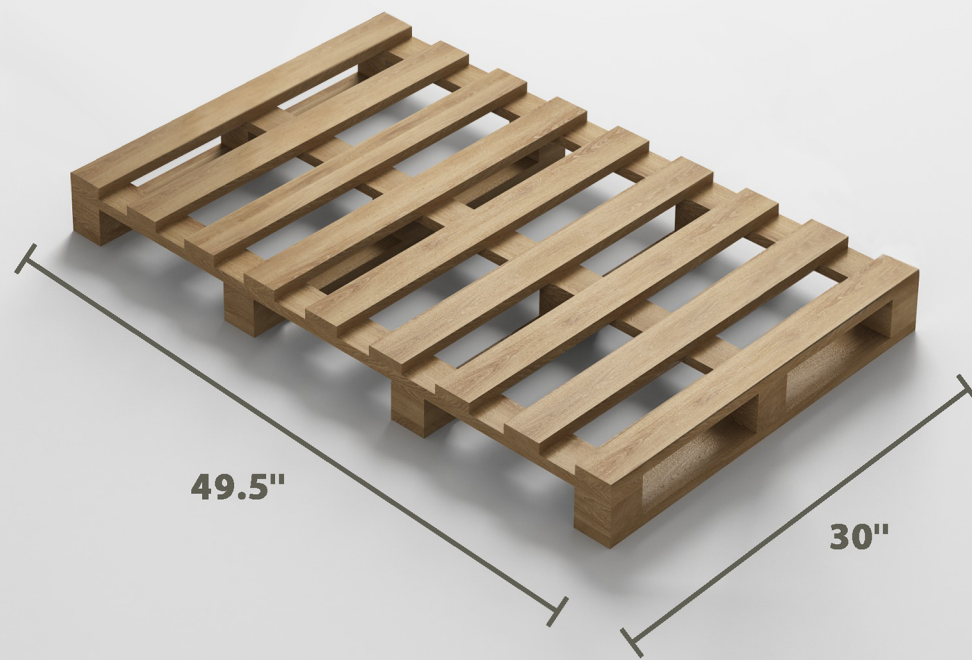

CONTAINER PACKING
600x1200mm | PORCELAIN TILES

EMPTY PALLET

600x1200mm PORCELAIN TILES

NORMAL FOREST
WOODEN PALLET
WT.: 21 kg

27 BOXES PALLET

600x1200mm PORCELAIN TILES

THICKNESS	PCS / BOX	AREA / BOX	WT. / BOX	BOX / PALLET	AREA / PALLET	TOTAL PALLET WT.
5mm	4 pcs	2.88 Sq m	31.5 kg	27 Box	77.76 Sq m	871 kg

Wooden Sheet

Wooden sheets are used during loading of pallets to ensure safety.

Thermocol Sheet

Thermocol sheets are used between two pallets to prevent collision and breakages.