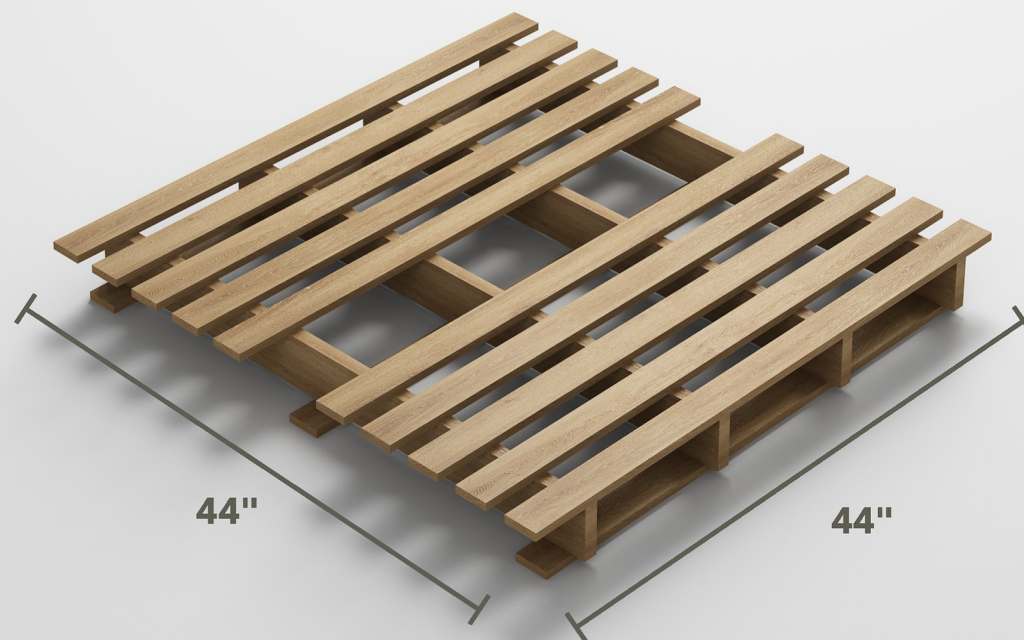

CONTAINER PACKING
800x800mm | PORCELAIN TILES

EMPTY PALLET

800x800mm PORCELAIN TILES

ECODOM

NORMAL FOREST
WOODEN PALLET
WT.: 25 kg

34 BOXES PALLET

800x800mm PORCELAIN TILES

ECODOM