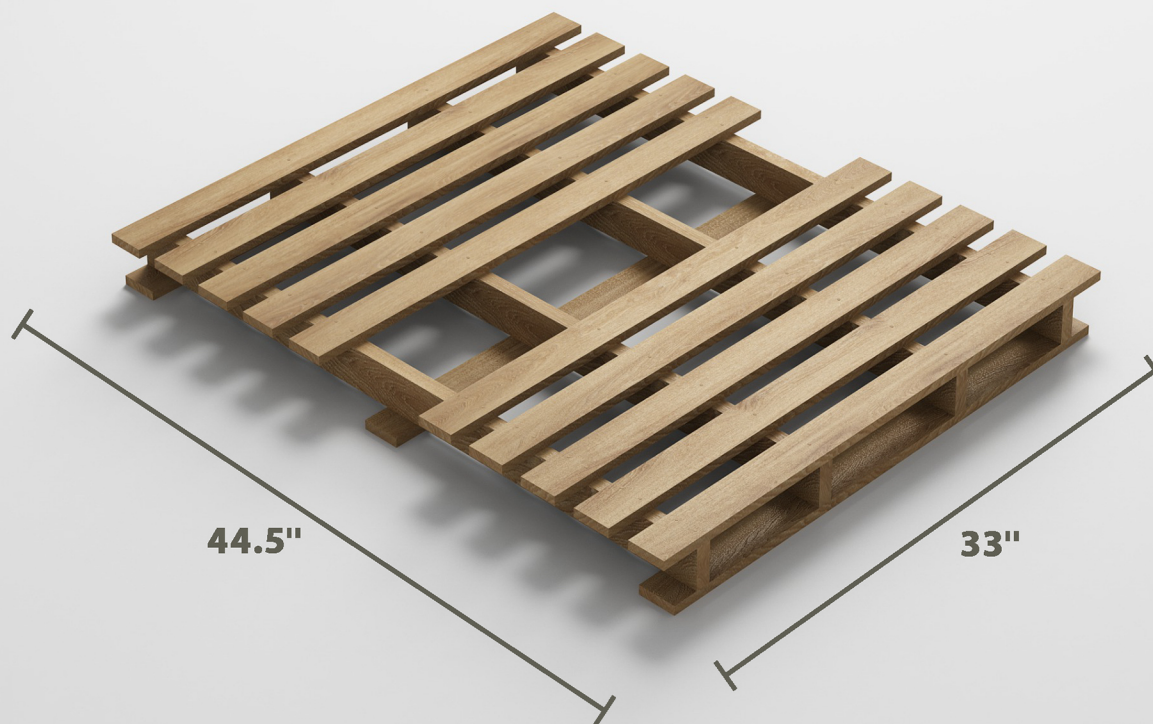

CONTAINER PACKING
600x600mm | PORCELAIN TILES

EMPTY PALLET

600x600mm PORCELAIN TILES

ECODOM

NORMAL FOREST
WOODEN PALLET
WT.: 25 kg

40 BOXES PALLET

600x600mm PORCELAIN TILES

ECODOM