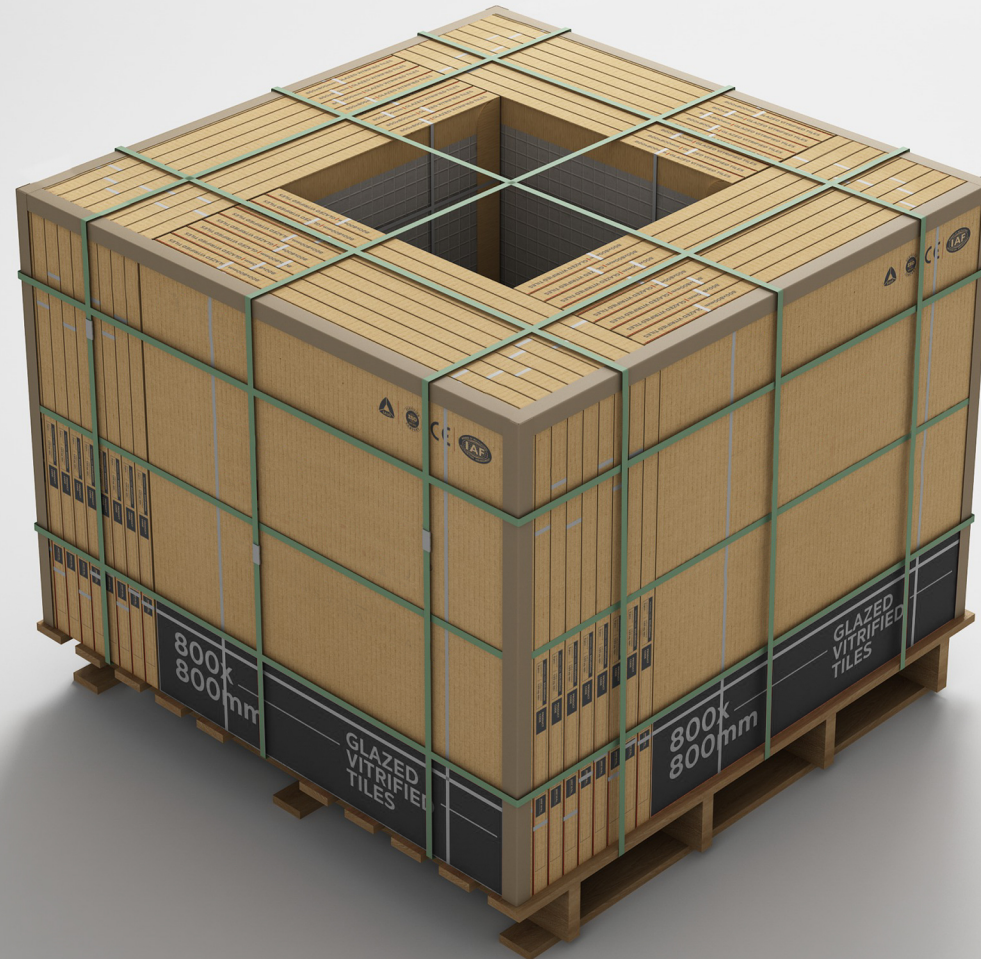

CONTAINER PACKING
800x800mm | PORCELAIN TILES

EMPTY PALLET

800x800mm PORCELAIN TILES

ECODOM

NORMAL FOREST
WOODEN PALLET
WT.: 25 kg

34 BOXES PALLET

800x800mm PORCELAIN TILES

ECODOM