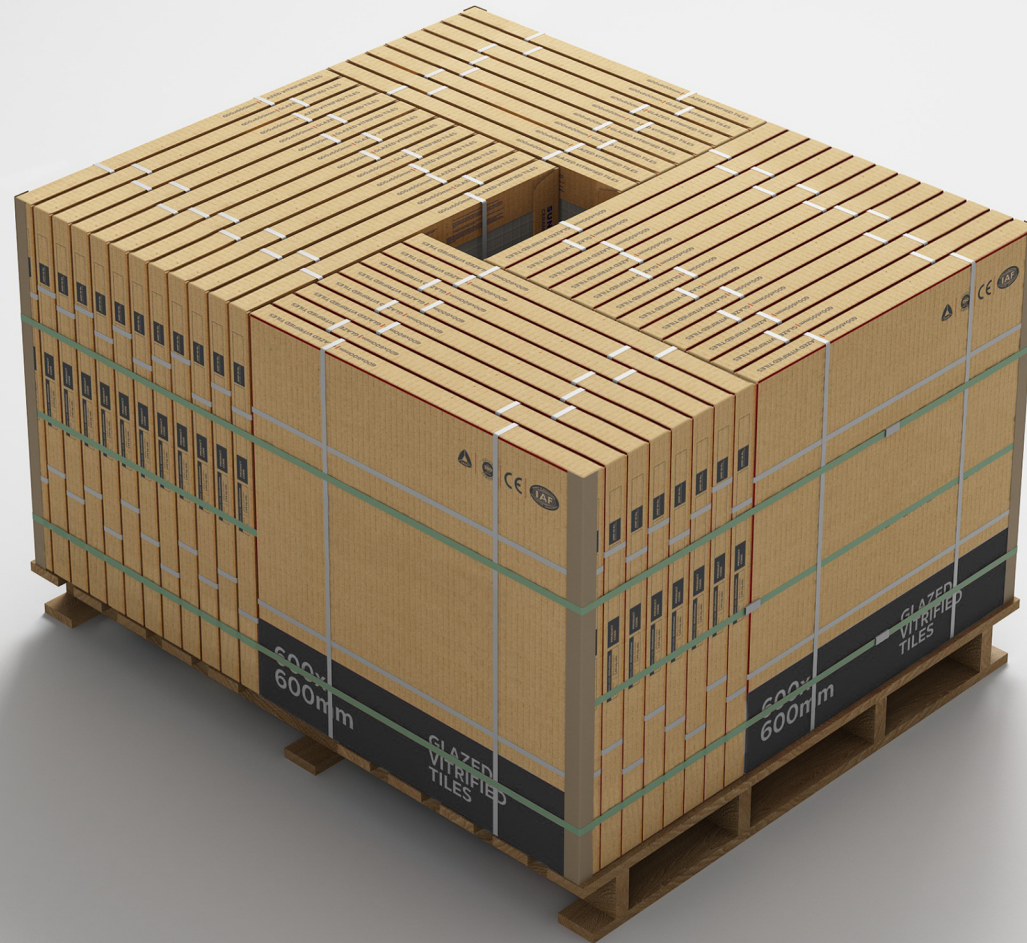

CONTAINER PACKING
600x600mm | PORCELAIN TILES

EMPTY PALLET

600x600mm PORCELAIN TILES

ECODOM

NORMAL FOREST
WOODEN PALLET
WT.: 25 kg

40 BOXES PALLET

600x600mm PORCELAIN TILES

ECODOM

THICKNESS	PCS / BOX	AREA / BOX	WT. / BOX	BOX / PALLET	AREA / PALLET	TOTAL PALLET WT.
8.5mm	4 pcs	1.44 Sq m	27.5 kg	40 Box	57.60 Sq m	1120 kg

20ft. CONTAINER

600x600mm PORCELAIN TILES

Pallet Layer

01-02	03-04
05-06	07-08
09-10	11-12
13-14	15-16
17-18	19-20
21-22	23-24

TOTAL PALLET	TOTAL BOX	TOTAL AREA	TOTAL NET WT.	TOTAL GROSS WT.
24 Pallet	960 Box	1382.4 Sq m	26080 kg	26880 kg

CONTAINER PACKING
600x1200mm | PORCELAIN TILES

EMPTY PALLET

600x1200mm PORCELAIN TILES

ECODOM