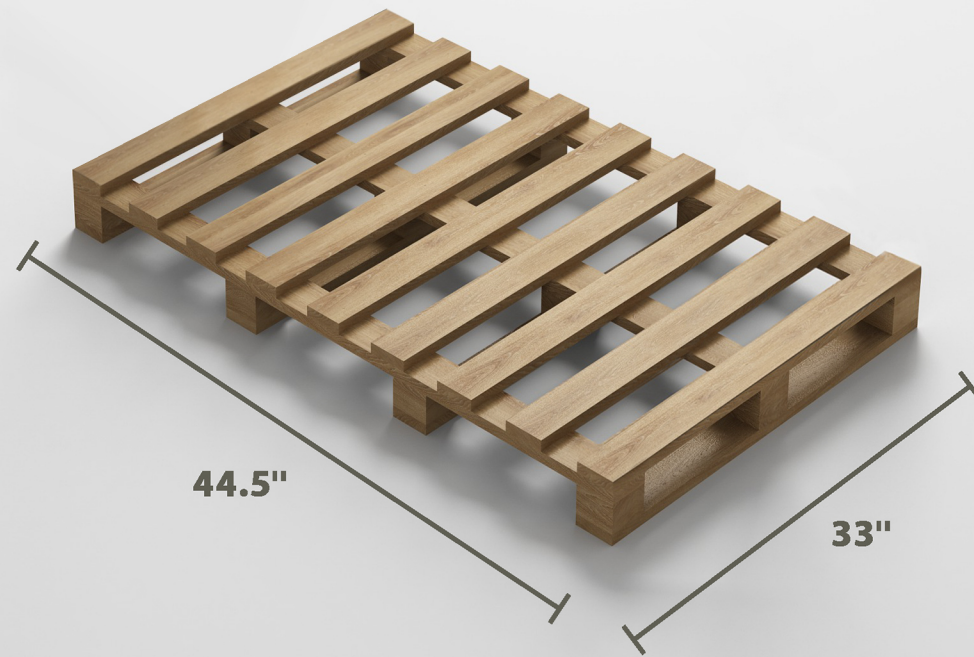

EMPTY PALLET

600x1200mm PORCELAIN TILES

ECODOM

NORMAL FOREST
WOODEN PALLET
WT.: 25 kg