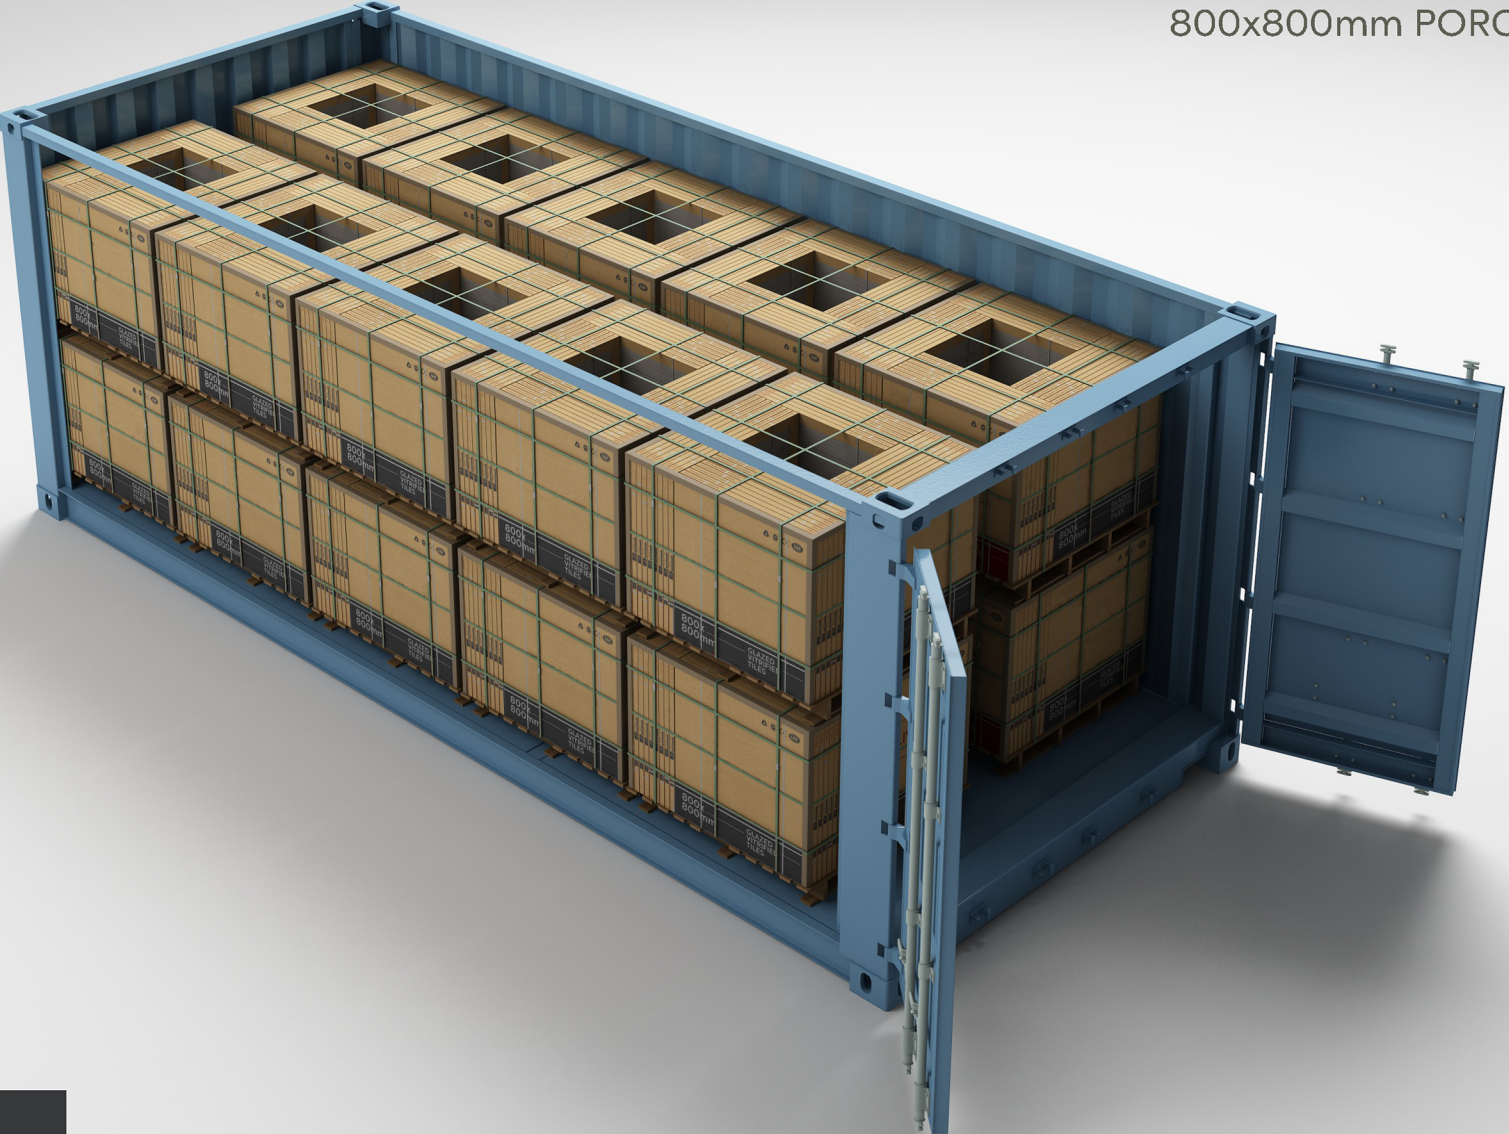

20ft. CONTAINER

800x800mm PORCELAIN TILES

Pallet Layer

01-02	03-04
05-06	07-08
09-10	11-12
13-14	15-16
17-18	19-20