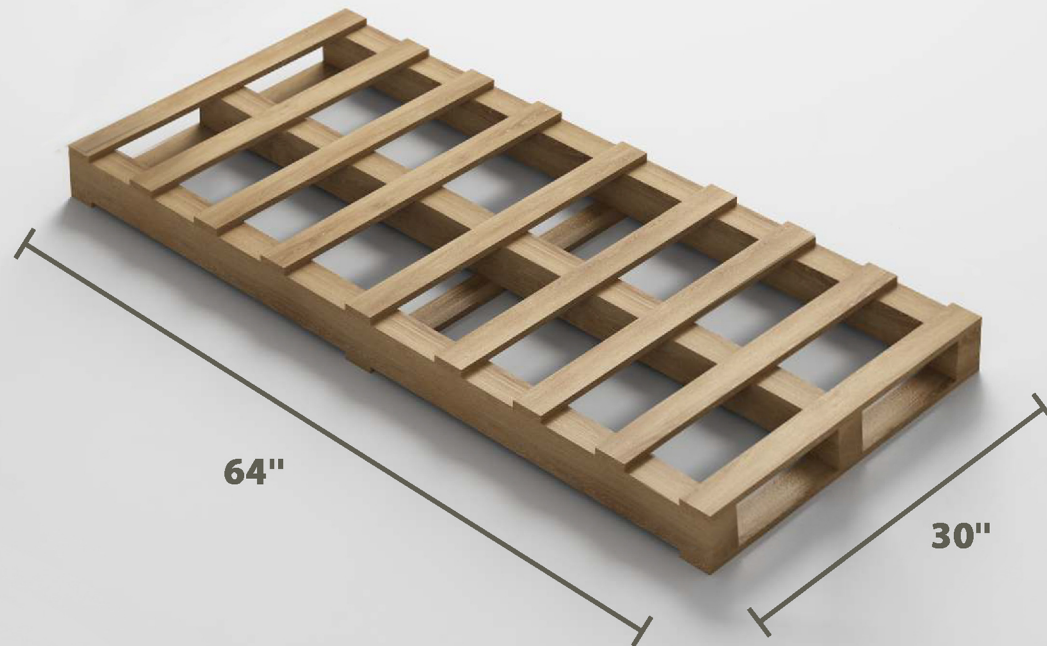

EMPTY PALLET

800x1600mm PORCELAIN TILES

ECODOM

NORMAL FOREST
WOODEN PALLET
WT.: 25 kg