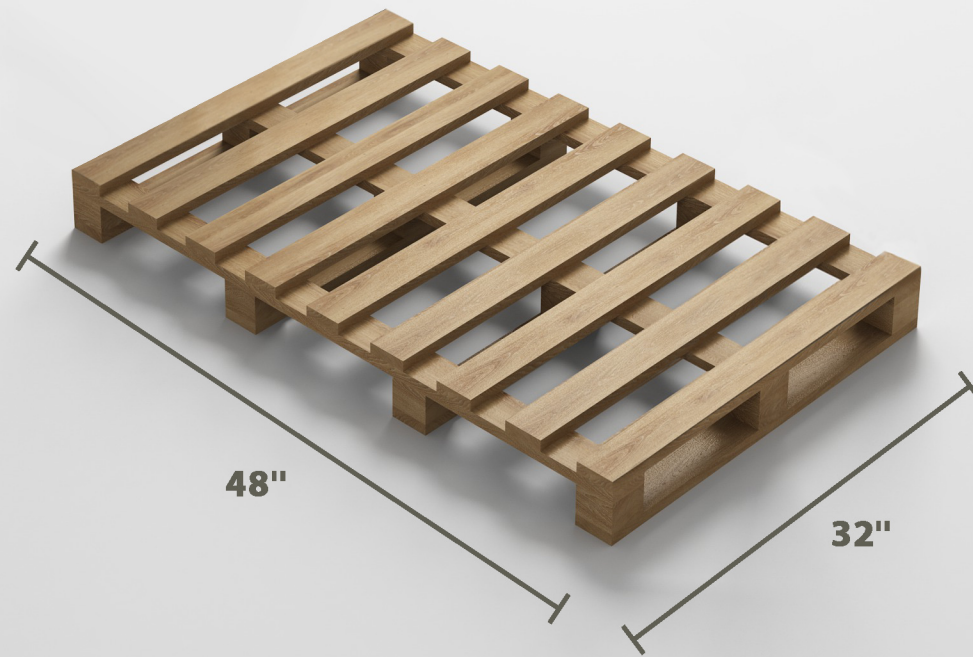

CONTAINER PACKING
600x1200mm | PORCELAIN TILES

EMPTY PALLET

600x1200mm PORCELAIN TILES

ECODOM

NORMAL FOREST
WOODEN PALLET
WT.: 25 kg

29 BOXES PALLET

600x1200mm PORCELAIN TILES

ECODOM

THICKNESS	PCS / BOX	AREA / BOX	WT. / BOX	BOX / PALLET	AREA / PALLET	TOTAL PALLET WT.
6.5mm	3 pcs	2.16 Sq m	31.5 kg	29 Box	62.64 Sq m	938.5 kg

20ft. CONTAINER

600x1200mm PORCELAIN TILES

Pallet Layer

01	04	07
02	05	08
03	06	09
10	13	16
11	14	17
12	15	18
19	21	23
20	22	24
25	27	29
26	28	